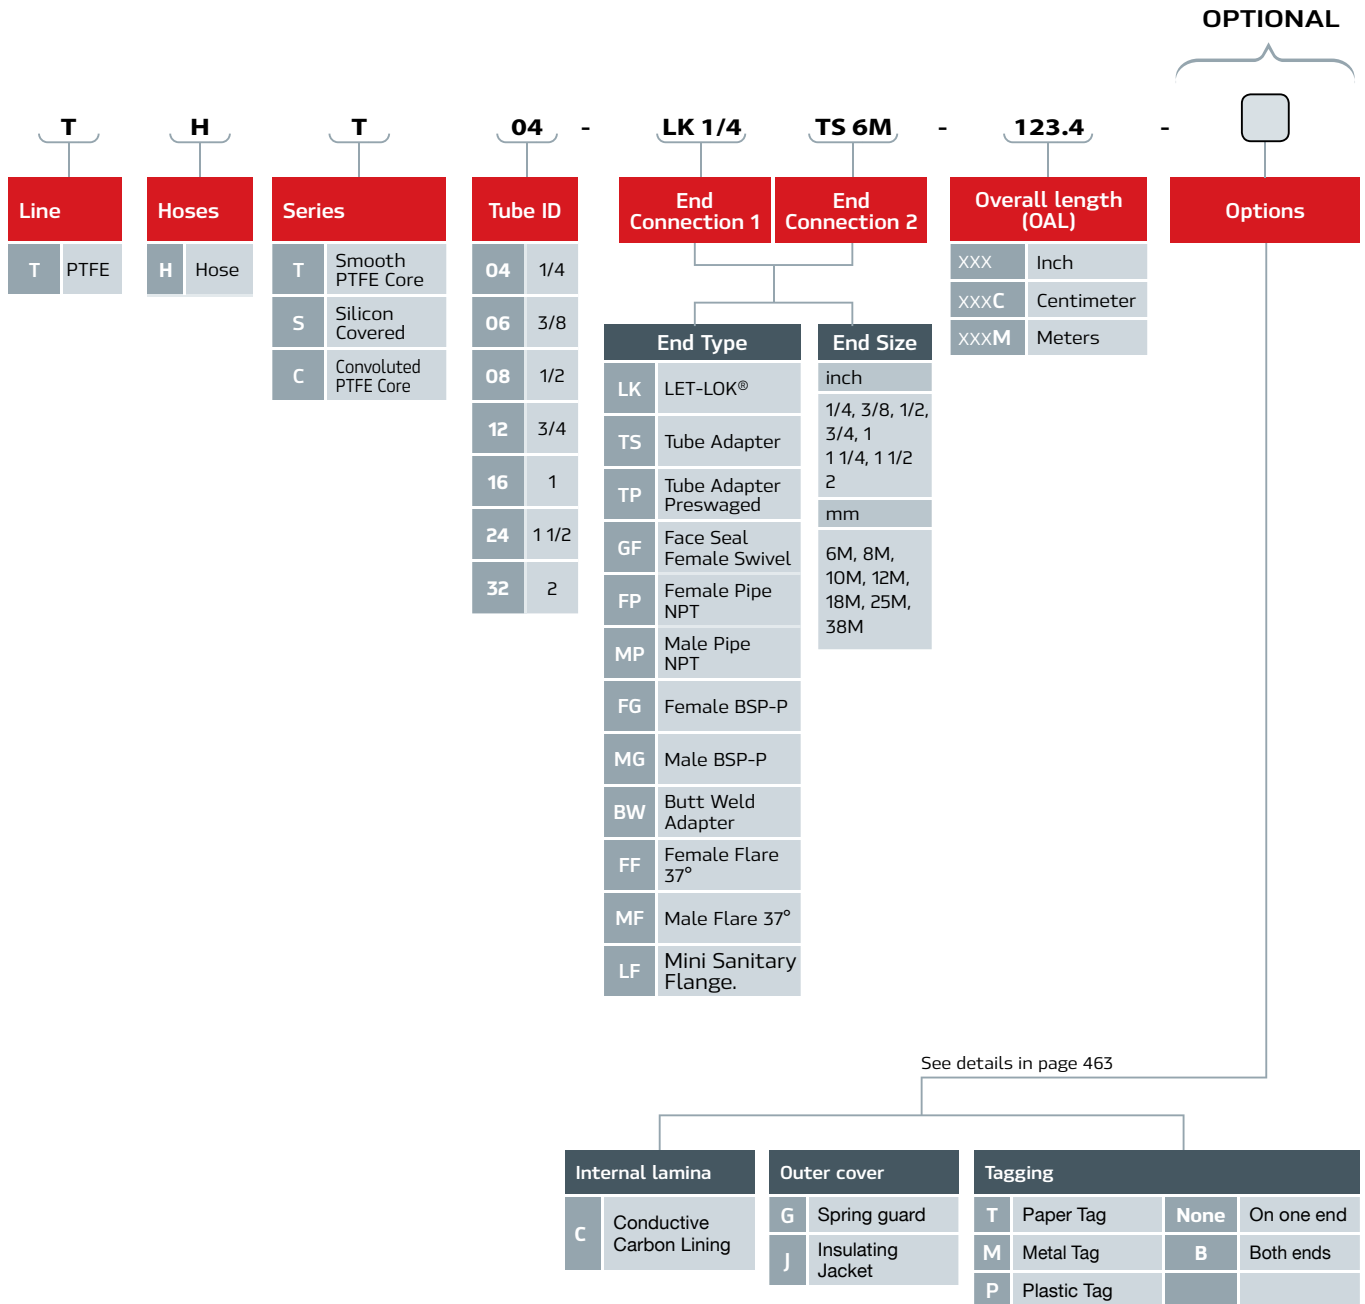

PTFE Hoses - Ordering Information

Warning!

The system designer and user have the sole responsibility for selecting products suitable for their special application requirements, ensuring their safe and trouble-free installation, operation, and maintenance. Application details, material compatibility and product ratings should all be considered for each selected product. Improper selection, installation or use of products can cause property damage or personal injury.

HAM-LET Hoses, Rev.02, February 2015